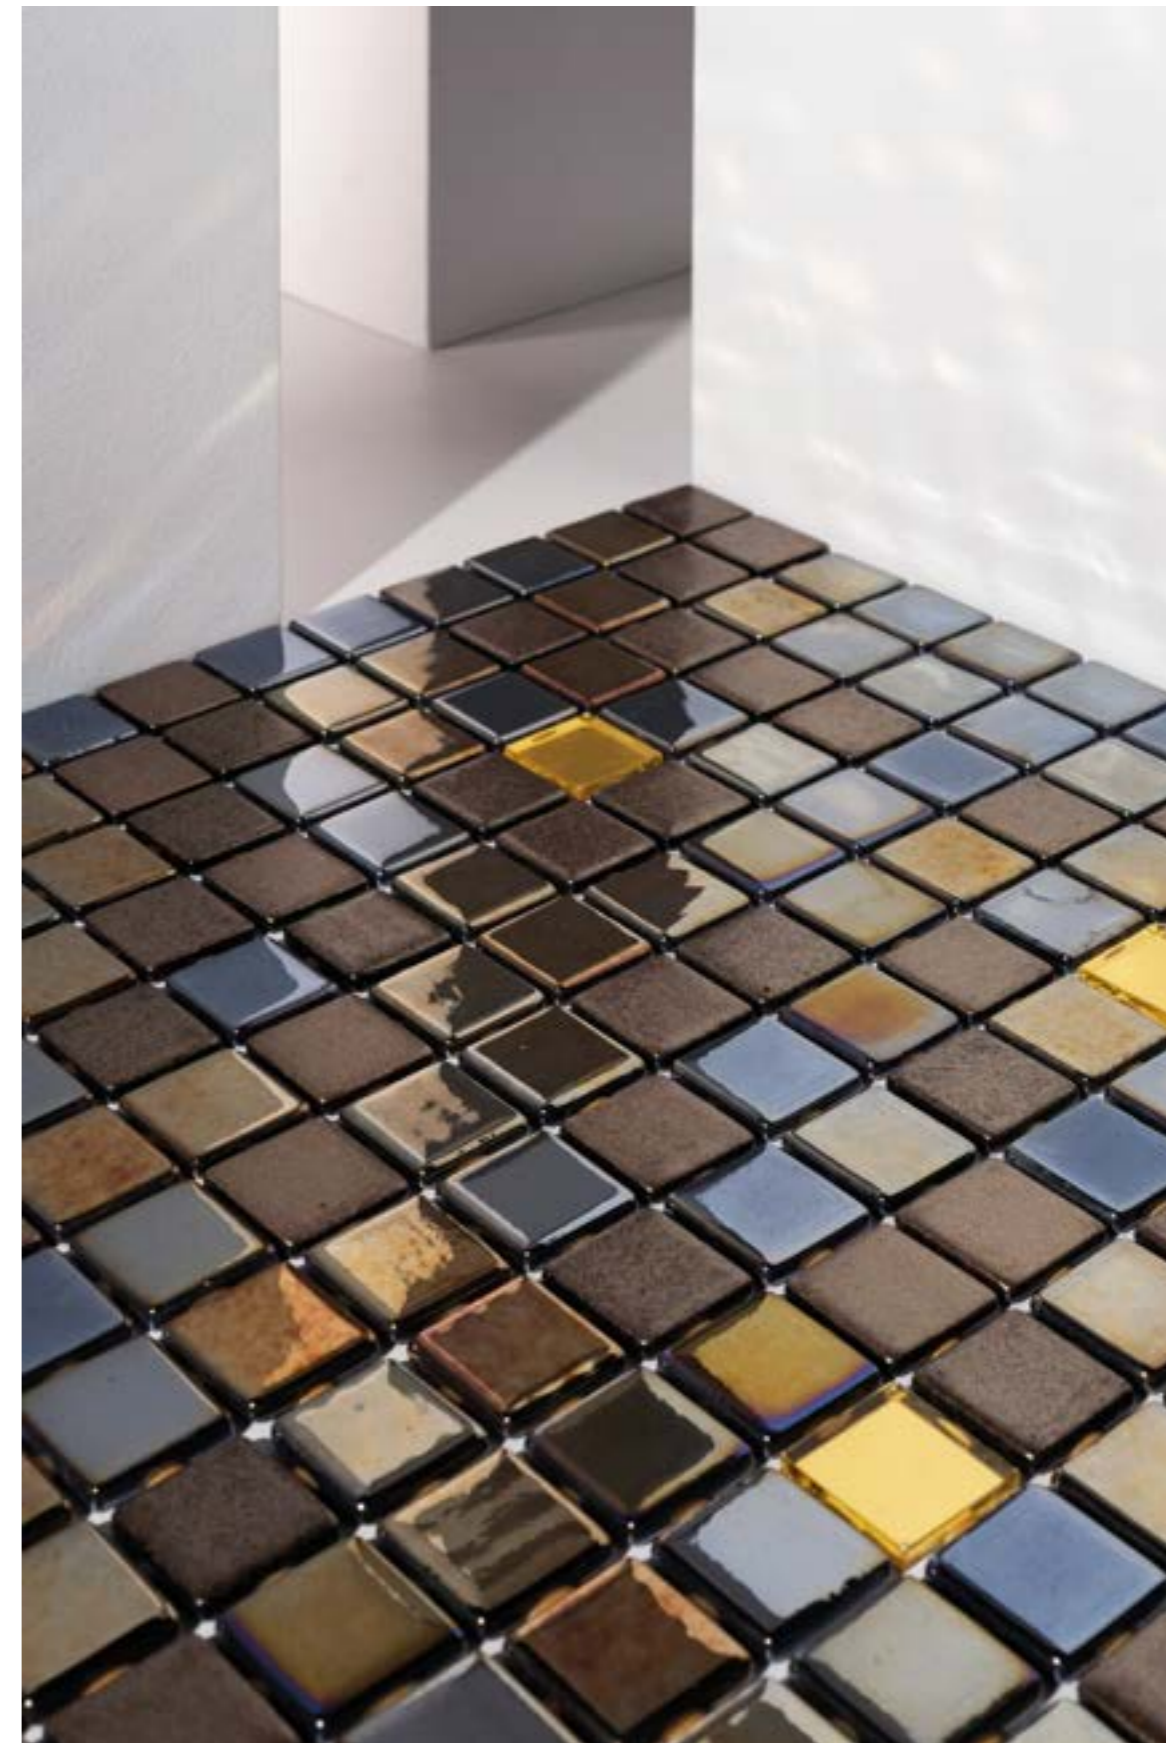

Jade Gold 25

Capricorn Gold 25

Ocean Gold 25

Tomahawk Gold 25

Alexander Gold 25

Gold Collection

24K Gold Mosaics
25mm format in stock
JointPoint® panelling
Gold Mirror finish

Mosaicos en oro de 24K
Formato 25mm en stock
Empanelado JointPoint®
Acabado espejo de oro