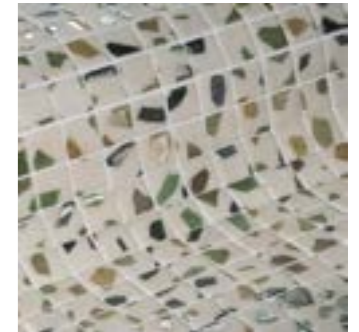

25mm

Terrazzo Gravel 25

Terrazzo Ice 25

Terrazzo Clay 25

Terrazzo Greenery 25

Terrazzo Balinese 25

Terrazzo Teal 25

Terrazzo Sea 25

Terrazzo Grey 25

50mm

Available in 50mm
in all the references.

Disponible en 50mm
en todas las referencias.

Disponible en 50mm
dans toutes les références.

Special Pieces: Corner & Cove

Corner and Cove pieces give your pool a graceful premium finish. They are perfect for finishing off the edges of steps and providing a seamless transition from vertical to horizontal surfaces.