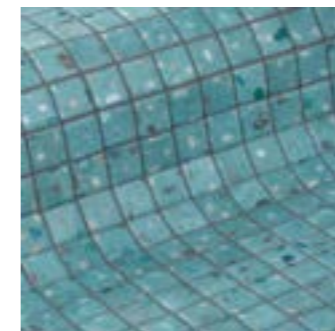

25mm

Terrazzo Gravel 25

Terrazzo Ice 25

Terrazzo Clay 25

Terrazzo Greenery 25

Terrazzo Balinese 25

Terrazzo Teal 25

Terrazzo Sea 25

Terrazzo Grey 25

50mm

Available in 50mm
in all the references.

Disponible en 50mm
en todas las referencias.

Disponible en 50mm
dans toutes les références.

Special Pieces: Corner & Cove

Corner and Cove pieces give your pool a graceful premium finish. They are perfect for finishing off the edges of steps and providing a seamless transition from vertical to horizontal surfaces.