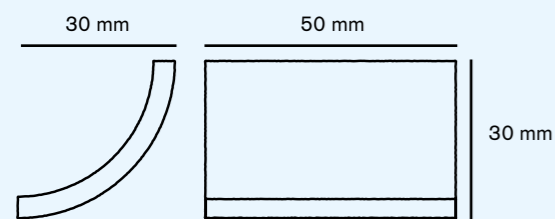

Special Pieces: Corner & Cove

Corner and Cove pieces give your pool a graceful premium finish. They are perfect for finishing off the edges of steps and providing a seamless transition from vertical to horizontal surfaces.

Special Corner and Cove pieces are available in all the Terrazzo Collection.

Las piezas Corner y Cove proporcionan una terminación premium para tu proyecto. Resultan perfectas para rematar las aristas de escalones, coronaciones de piscina y transiciones entre pavimentos y paredes verticales.

Las piezas especiales Corner y Cove están disponibles en toda la colección Terrazzo.

Les pièces Corner et Cove offrent une finition haut de gamme pour votre projet. Elles s'avèrent parfaites pour finir les bords de marches, les couronnements de piscine et les transitions entre les trottoirs et les murs verticaux.

Les pièces spéciales Corner et Cove sont disponibles dans l'ensemble de la collection Terrazzo.

Cove